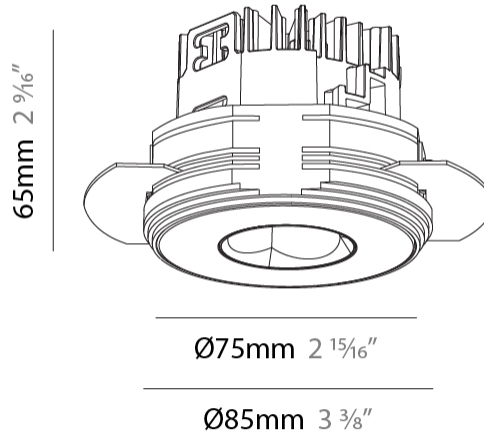

PHYSICAL

Shape: Round
Diameter (mm): 75
Diameter (in): 2 15/16
Height (mm): 65
Height (in): 2 9/16
Ceiling Thickness (mm): 10 / 12.5 / 15 / 25
Ceiling Thickness (in): 3/8 or 1/2 or 9/16 or 1
Min. Recessing Depth (mm): 70
Min. Recessing Depth (in): 2 3/4
Light Distribution: Direct
Diffuser: Lens Pack - Spread Lens / Linear Spread Lens / Honeycomb Louver
Fixture Finish: SSR / BKV / CWI / CRY / HAB / LAG / UFT / ITA / RUA / RUR / MIC / FTG / MYG / TWT / LOD / PUS / FRO / FUP / KIA / POP / BLS / SPG / MEY / GOH / GUM / CHC / COM / ABZ / JAG / OBR / MOS / ROR
Fixture Material: Aluminum Die Cast
Cut-out Measurements: 68mm / 2 11/16" Diameter

ELECTRICAL

Lamp Type: LED (Zhaga Standard)
Input Wattage (W): 16
Total Output Wattage (W): 14.6
Dimming: Tri-Mode (Non-Dimming and Phase Dimming (120Vac only) and 0-10V Dimming)
Driver Included: No
Driver Location: Recessed Housing
Driver Type: Constant Current - Universal
Driver Class: Class 2
Input Voltage (V): 120 - 277
Constant Current (MA): 350

LED

Color Temperature (°K): 2700 / 3000 / 3500 / 4000
Max. Delivered Lumen (lm): 1067 / 1150 / 1217 / 1220
Nominal Lumen (lm): 1393 / 1501 / 1589 / 1592
CRI: >90 CRI
Lamp Life (hrs): 50000

OPTICAL

Reflector°: 14
Adjustability: Fixed

RATINGS AND CERTIFICATIONS

Certified By: Certified for North American Standards
IP rating: IP20