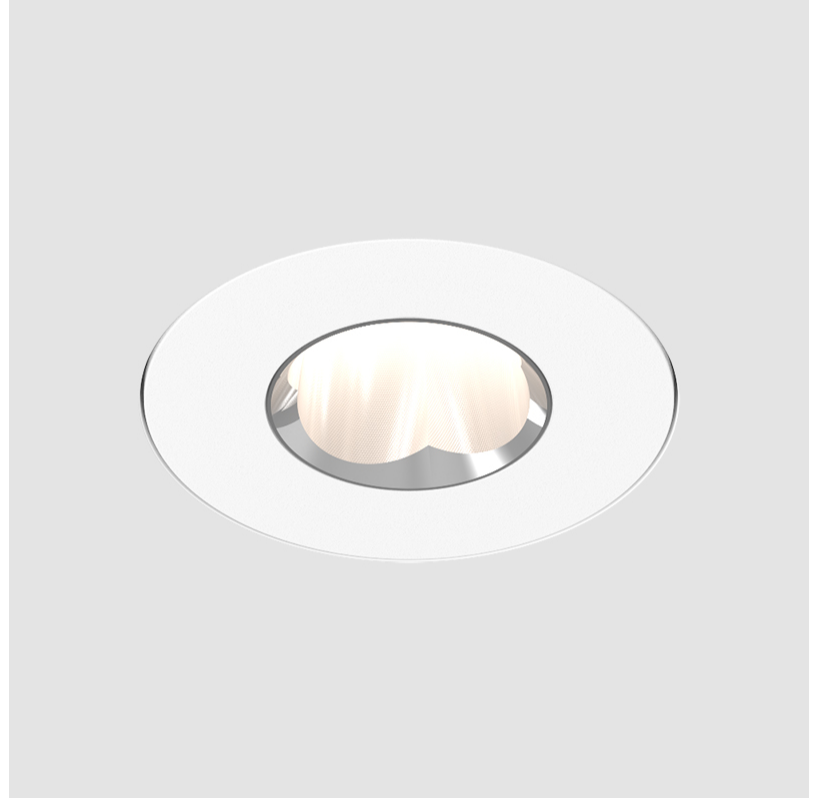

PHYSICAL

Shape: Round
Diameter (mm): 75
Diameter (in): 2 ¹⁵/₁₆
Height (mm): 43
Height (in): 1 ¹¹/₁₆
Ceiling Thickness (mm): 10 / 12.5 / 15 / 25
Ceiling Thickness (in): 3/8 or 1/2 or 9/16 or 1
Min. Recessing Depth (mm): 50
Min. Recessing Depth (in): 1 ¹⁵/₁₆
Light Distribution: Direct
Diffuser: Lens Pack - Spread Lens / Linear Spread Lens / Honeycomb Louver
Fixture Finish: SSR / BKV / CWI / CRY / HAB / LAG / UFT / ITA / RUA / RUR / MIC / FTG / MYG / TWT / LOD / PUS / FRO / FUP / KIA / POP / BLS / SPG / MEY / GOH / GUM / CHC / COM / ABZ / JAG / OBR / MOS / ROR
Fixture Material: Aluminum Die Cast
Cut-out Measurements: 86mm / 2 11/16" Diameter

ELECTRICAL

Lamp Type: LED (Zhaga Standard)
Input Wattage (W): 15
Total Output Wattage (W): 13.6
Dimming: Tri-Mode (Non-Dimming and Phase Dimming (120Vac only) and 0-10V Dimming)
Driver Included: No
Driver Location: Recessed Housing
Driver Type: Constant Current - Universal
Driver Class: Class 2
Input Voltage (V): 120 - 277
Constant Current (MA): 350

LED

Color Temperature (°K): 2700 / 3000 / 3500 / 4000
Max. Delivered Lumen (lm): 1464 / 1556 / 1630 / 1645
Nominal Lumen (lm): 1566 / 1665 / 1743 / 1759
CRI: >90 CRI
Lamp Life (hrs): 50000

OPTICAL

Reflector°: 60
Adjustability: Fixed

RATINGS AND CERTIFICATIONS

Certified By: Certified for North American Standards
IP rating: IP20