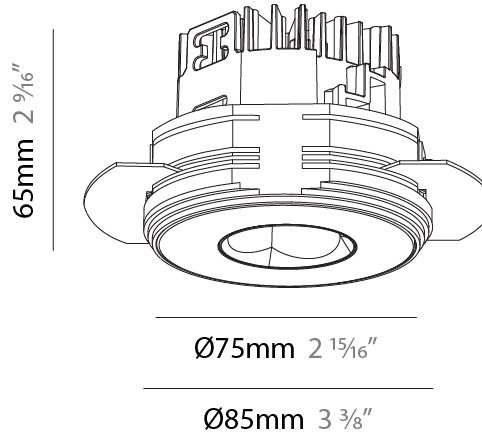

PHYSICAL

Shape: Round
Diameter (mm): 75
Diameter (in): 2 15/16
Height (mm): 65
Height (in): 2 9/16
Ceiling Thickness (mm): 10 / 12.5 / 15 / 25
Ceiling Thickness (in): 3/8 or 1/2 or 9/16 or 1
Min. Recessing Depth (mm): 70
Min. Recessing Depth (in): 2 3/4
Light Distribution: Direct
Diffuser: Lens Pack - Spread Lens / Linear Spread Lens / Honeycomb Louver
Fixture Finish: SSR / BKV / CWI / CRY / HAB / LAG / UFT / ITA / RUA / RUR / MIC / FTG / MYG / TWT / LOD / PJS / FRO / FUP / KIA / POP / BLS / SPG / MEY / GOH / GUM / CHC / COM / ABZ / JAG / OBR / MOS / ROR
Fixture Material: Aluminum Die Cast
Cut-out Measurements: 68mm / 2 11/16" Diameter

ELECTRICAL

Lamp Type: LED (Zhaga Standard)
Input Wattage (W): 15
Total Output Wattage (W): 13.6
Dimming: Tri-Mode (Non-Dimming and Phase Dimming (120Vac only) and 0-10V Dimming)
Driver Included: No
Driver Location: Recessed Housing
Driver Type: Constant Current - Universal
Driver Class: Class 2
Input Voltage (V): 120 - 277
Constant Current (MA): 350

LED

Color Temperature (°K): 2700 / 3000 / 3500 / 4000
Max. Delivered Lumen (lm): 1295 / 1377 / 1442 / 1455
Nominal Lumen (lm): 1566 / 1665 / 1743 / 1759
CRI: >90 CRI
Lamp Life (hrs): 50000

OPTICAL

Reflector°: 34
Adjustability: Fixed

RATINGS AND CERTIFICATIONS

Certified By: Certified for North American Standards
IP rating: IP20