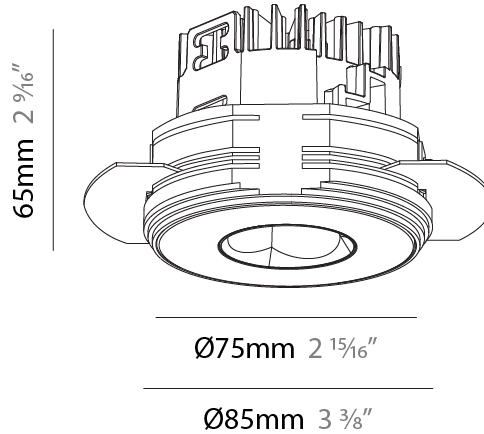

GENERAL

Series: Oiko Pro
Subseries: Oiko Pro Round
Brand: Prolicht
Division: Architectural
Mounting Type: Trimless
Mounting Location: Ceiling
Subcategory: Downlight

PHYSICAL

Shape: Round
Diameter (mm): 75
Diameter (in): 2 ¹⁵/₁₆
Height (mm): 65
Height (in): 2 ⁹/₁₆
Ceiling Thickness (mm): 10 / 12.5 / 15 / 25
Ceiling Thickness (in): 3/8 or 1/2 or 9/16 or 1
Min. Recessing Depth (mm): 70
Min. Recessing Depth (in): 2 ³/₄
Light Distribution: Direct
Diffuser: Lens Pack - Spread Lens / Linear Spread Lens / Honeycomb Louver
Fixture Finish: SSR / BKV / CWI / CRY / HAB / LAG / UFT / ITA / RUA / RUR / MIC / FTG / MYG / TWT / LOD / PUS / FRO / FUP / KIA / POP / BLS / SPG / MEY / GOH / GUM / CHC / COM / ABZ / JAG / OBR / MOS / ROR
Fixture Material: Aluminum Die Cast
Cut-out Measurements: 86mm / 2 11/16" Diameter

ELECTRICAL

Lamp Type: LED (Zhaga Standard)
Input Wattage (W): 14
Total Output Wattage (W): 12.7
Dimming: Dali Dimming
Driver Included: No
Driver Location: Recessed Housing
Driver Type: Constant Current - Universal (120Vac only for DALI driver)
Driver Class: Class 2
Input Voltage (V): 120 - 277
Constant Current (MA): 700

LED

Color Temperature (°K): 2700-6500 Tunable White
Max. Delivered Lumen (lm): 1129
Nominal Lumen (lm): 1460
CRI: >90 CRI
Lamp Life (hrs): 50000
Special LEDs offerings: Tunable White

OPTICAL

Reflector°: 36
Adjustability: Fixed

RATINGS AND CERTIFICATIONS

Certified By: Certified for North American Standards
IP rating: IP20