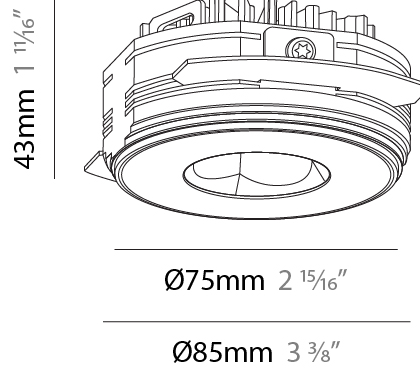

PHYSICAL

Shape: Round
Diameter (mm): 75
Diameter (in): 2 ¹⁵/₁₆
Height (mm): 43
Height (in): 1 ¹¹/₁₆
Ceiling Thickness (mm): 10 / 12.5 / 15 / 25
Ceiling Thickness (in): 3/8 or 1/2 or 9/16 or 1
Min. Recessing Depth (mm): 50
Min. Recessing Depth (in): 1 ¹⁵/₁₆
Light Distribution: Direct
Diffuser: Lens Pack - Spread Lens / Linear Spread Lens / Honeycomb Louver
Fixture Finish: SSR / BKV / CWI / CRY / HAB / LAG / UFT / ITA / RUA / RUR / MIC / FTG / MYG / TWT / LOD / PUS / FRO / FUP / KIA / POP / BLS / SPG / MEY / GOH / GUM / CHC / COM / ABZ / JAG / OBR / MOS / ROR
Fixture Material: Aluminum Die Cast
Cut-out Measurements: 86mm / 2 11/16" Diameter

ELECTRICAL

Lamp Type: LED (Zhaga Standard)
Input Wattage (W): 15
Total Output Wattage (W): 13.6
Dimming: Tri-Mode (Non-Dimming and Phase Dimming (120Vac only) and 0-10V Dimming)
Driver Included: No
Driver Location: Recessed Housing
Driver Type: Constant Current - Universal
Driver Class: Class 2
Input Voltage (V): 120 - 277
Constant Current (MA): 350

LED

Color Temperature (°K): 2700 / 3000 / 3500 / 4000
Max. Delivered Lumen (lm): 1464 / 1556 / 1630 / 1645
Nominal Lumen (lm): 1566 / 1665 / 1743 / 1759
CRI: >90 CRI
Lamp Life (hrs): 50000

OPTICAL

Reflector°: 60
Adjustability: Fixed

RATINGS AND CERTIFICATIONS

Certified By: Certified for North American Standards
IP rating: IP20