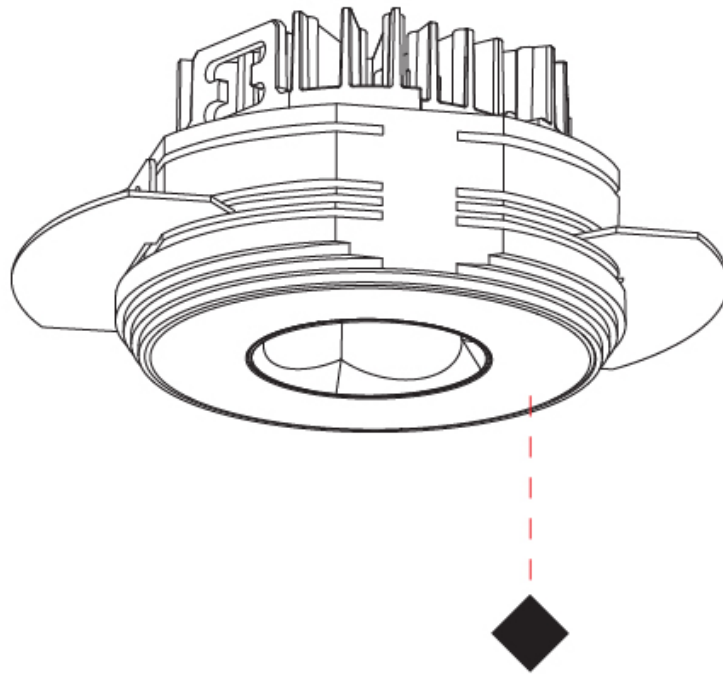

OIKO PRO ROUND TRIMLESS

A35879-

PROJECT	_____
TYPE	_____
SPECIFIER	_____
QUANTITY	_____
DATE	_____