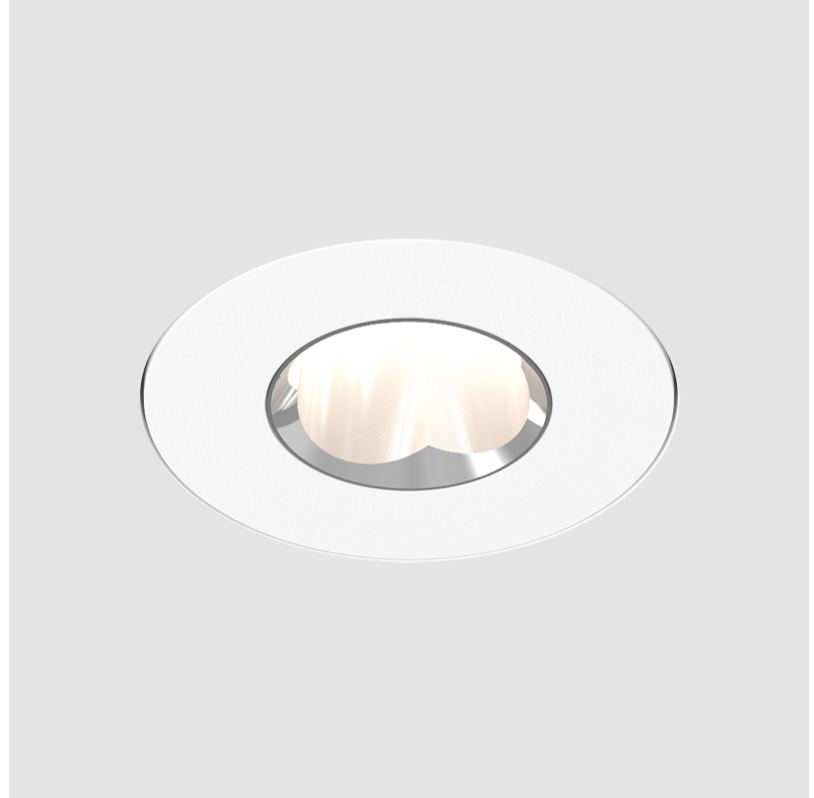

GENERAL

Series: Oiko Pro
Subseries: Oiko Pro Round
Brand: Prolicht
Division: Architectural
Mounting Type: Trimless
Mounting Location: Ceiling
Subcategory: Downlight

PHYSICAL

Shape: Round
Diameter (mm): 75
Diameter (in): 2 ¹⁵/₁₆
Height (mm): 65
Height (in): 2 ⁹/₁₆
Ceiling Thickness (mm): 10 / 12.5 / 15 / 25
Ceiling Thickness (in): 3/8 or 1/2 or 9/16 or 1
Min. Recessing Depth (mm): 70
Min. Recessing Depth (in): 2 ³/₄
Light Distribution: Direct
Diffuser: Lens Pack - Spread Lens / Linear Spread Lens / Honeycomb Louver
Fixture Finish: SSR / BKV / CWI / CRY / HAB / LAG / UFT / ITA / RUA / RUR / MIC / FTG / MYG / TWT / LOD / PUS / FRO / FUP / KIA / POP / BLS / SPG / MEY / GOH / GUM / CHC / COM / ABZ / JAG / OBR / MOS / ROR
Fixture Material: Aluminum Die Cast
Cut-out Measurements: 86mm / 2 11/16" Diameter

ELECTRICAL

Lamp Type: LED (Zhaga Standard)
Input Wattage (W): 14
Total Output Wattage (W): 12.7
Dimming: Dali Dimming
Driver Included: No
Driver Location: Recessed Housing
Driver Type: Constant Current - Universal (120Vac only for DALI driver)
Driver Class: Class 2
Input Voltage (V): 120 - 277
Constant Current (MA): 700

LED

Color Temperature (°K): 2700-6500 Tunable White
Max. Delivered Lumen (lm): 1129
Nominal Lumen (lm): 1460
CRI: >90 CRI
Lamp Life (hrs): 50000
Special LEDs offerings: Tunable White

OPTICAL

Reflector°: 36
Adjustability: Fixed

RATINGS AND CERTIFICATIONS

Certified By: Certified for North American Standards
IP rating: IP20